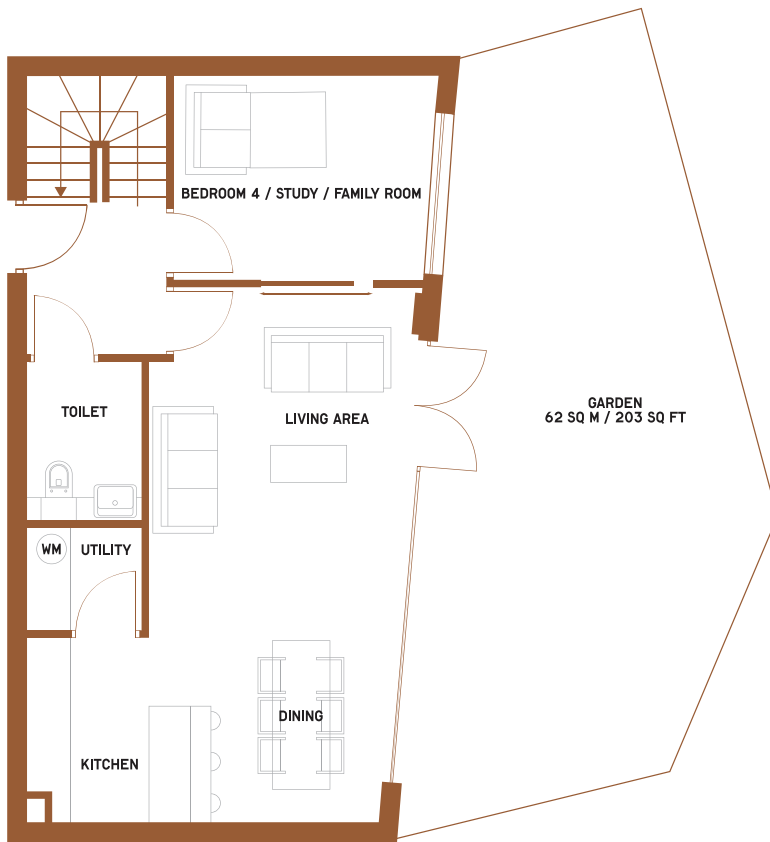

SPECIFICATION

FOUR BED HOME WITH GARDEN

HOME TYPE 43 / FOUR BED HOME WITH GARDEN
103 SQ M / 1108 SQ FT

LIVING AREA	7.58M X 5.55M 24'11" X 18'3"
BEDROOM 1	4.22M X 3M 13'10" X 9'10"
BEDROOM 2	4.18M X 2.81M 13'9" X 9'3"
BEDROOM 3	3.63M X 3.6M 11'11" X 11'10"
BEDROOM 4	3.75M X 2.87M 12'4" X 9'5"

FLOOR 2/3
 APT NO. 10